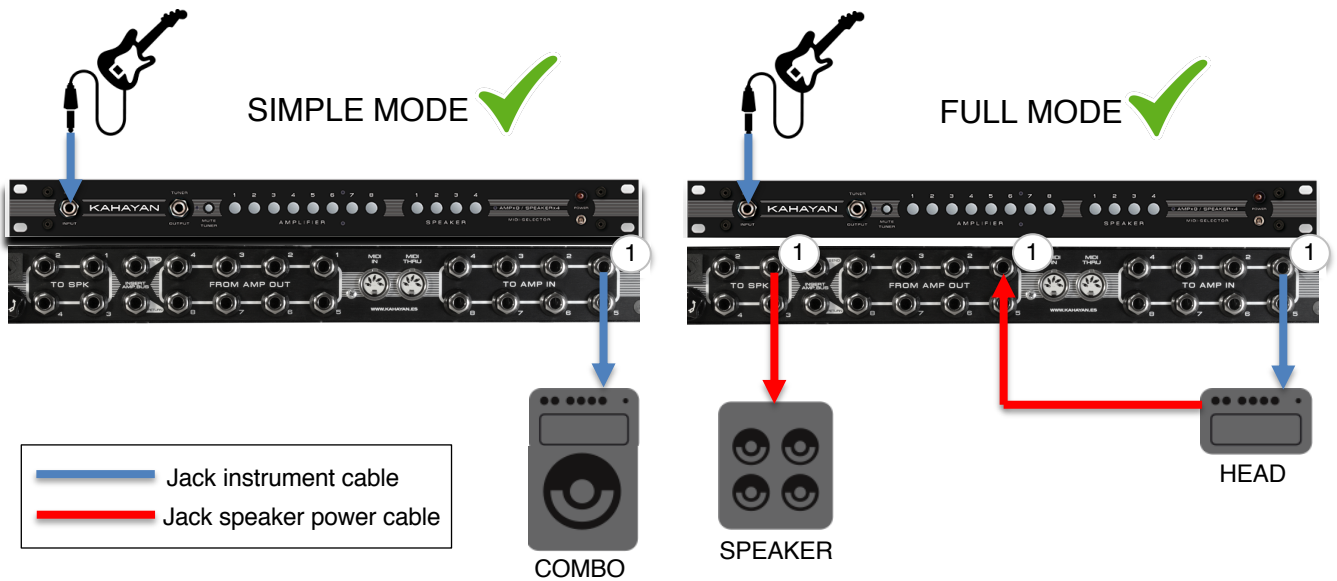

IMPORTANT: READ THESE INSTRUCTIONS BEFORE SETUP

1. Read **manual** before install setup
2. Download **manual** in manufacture website: www.kahayan.es
3. Install in accordance with the manufacturer's instructions/manual
4. A wrong setup could **damage** any unit of the setup including the selector

Approved setup examples for 1 Amp/Spk:

Non-approved setup examples for 1 Amp/Spk:

NOTE: before unplug your guitar from frontal selector panel input, mute selector on **pedal rig/frontal button**

NOTE: In the case where one or some speaker outputs are not being used, be careful not to select them to avoid the amplifiers functioning without being charged.