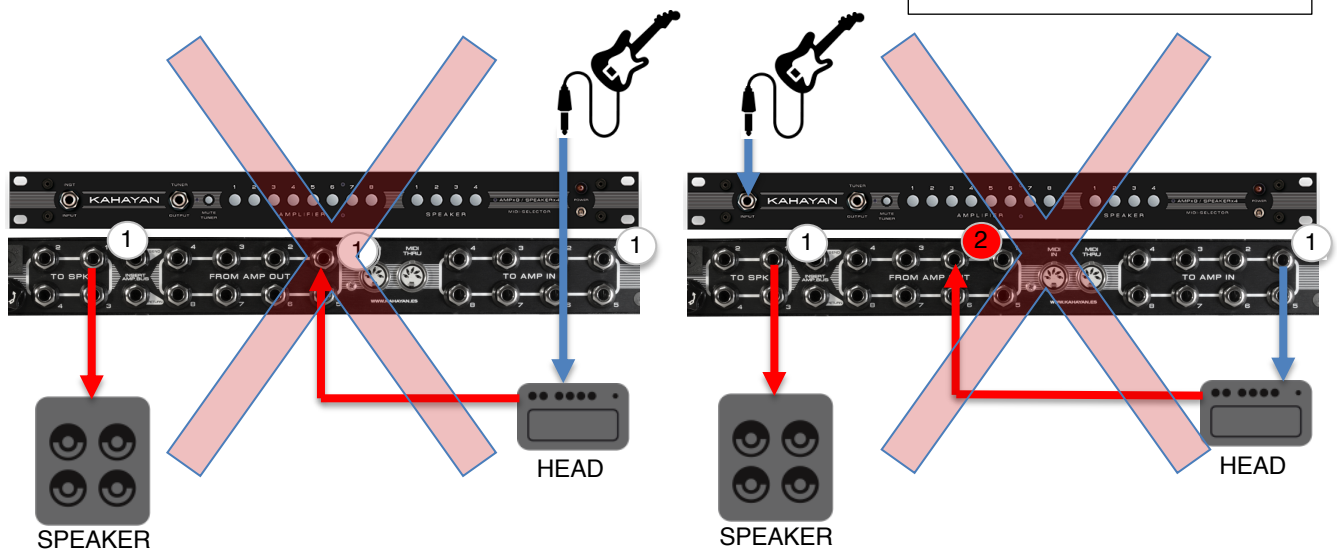

IMPORTANT: READ THESE INSTRUCTIONS BEFORE SETUP

1. Read **manual** before install setup
2. Download **manual** in manufacture website: www.kahayan.es
3. Install in accordance with the manufacturer's instructions/manual
4. A wrong setup could **damage** any unit of the setup including the selector

Approved setup examples for 1 Amp/Spk:

Non-approved setup examples for 1 Amp/Spk:

NOTE: before unplug your guitar from frontal selector panel input, mute selector on **pedal rig/frontal button**

NOTE: In the case where one or some speaker outputs are not being used, be careful not to select them to avoid the amplifiers functioning without being charged.